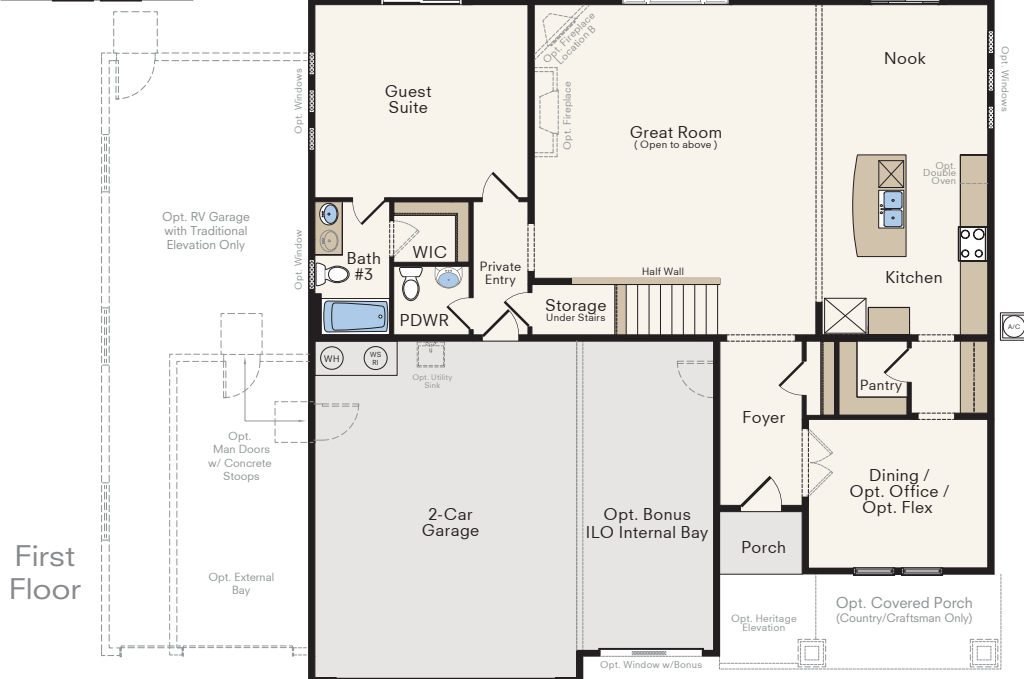

First Floor

HubbleHomes.com

Building Value for Life