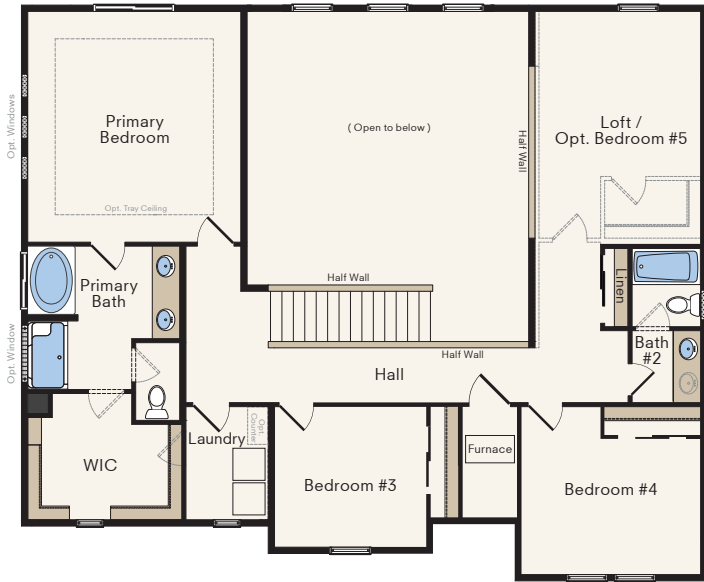

Second Floor