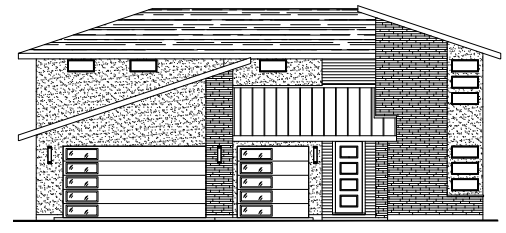

# THE SIENNA

2-Story Home

**Opt. Guest Suite with Full Bath**

4-7 Bedrooms, 2.5-4 Baths

Approx. 3,387 sq. ft. heated

FARMHOUSE ELEVATION

COTTAGE ELEVATION

MODERN ELEVATION

FARMHOUSE ELEVATION

COTTAGE ELEVATION

MODERN ELEVATION

Optional Guest Suite  
ILO Dining