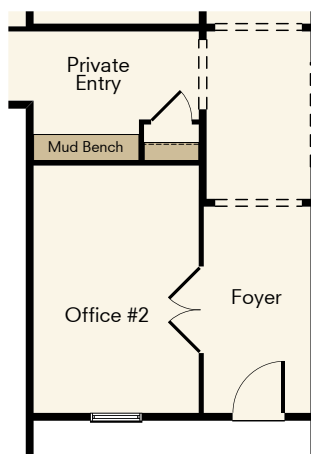

Reflection *SERIES*
THE LUNA

1-Story Home
 3-4 Bedrooms, 2.5-3 Baths
 Approx. 2,444 sq. ft. heated

FARMHOUSE ELEVATION

COTTAGE ELEVATION

MODERN ELEVATION

In a continuous effort by Hubble Homes to improve the quality of your home, we reserve the right to change features, prices, plans and specifications without notice. Dimensions and square feet are approximations only. Renderings are for marketing purposes only. See your onsite sales associate for additional information. © 2021 Hubble Homes, LLC. RCE-049. Revised 2021 10-20.

Reflection *SERIES*
 ReflectionHomesIdaho.com

Reflection **SERIES**
THE LUNA

1-Story Home
 3-4 Bedrooms, 2.5-3 Baths
 Approx. 2,444 sq. ft. heated

FARMHOUSE ELEVATION

COTTAGE ELEVATION

MODERN ELEVATION

Optional Full Bath #3
 ILO Powder

Optional Office #1 ILO Dining

Optional Bedroom #4 ILO Flex

Optional Office #2 ILO Flex

Optional 4th Bay
 ILO Flex Room
 *Mud Bench & Coat Closet
 NOT Available w/ 4th Bay Opt.