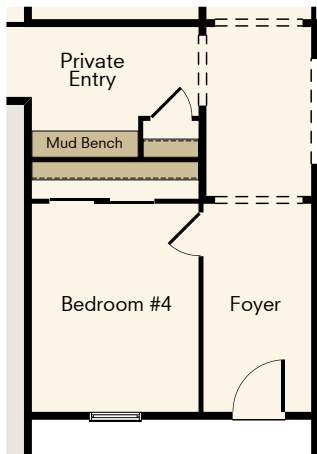

Reflection *SERIES*
THE LUNA

1-Story Home
 3-4 Bedrooms, 2.5-3 Baths
 Approx. 2,444 sq. ft. heated

FARMHOUSE ELEVATION

COTTAGE ELEVATION

MODERN ELEVATION

In a continuous effort by Hubble Homes to improve the quality of your home, we reserve the right to change features, prices, plans and specifications without notice. Dimensions and square feet are approximations only. Renderings are for marketing purposes only. See your onsite sales associate for additional information. © 2021 Hubble Homes, LLC. RCE-049. Revised 2021 10-20.

Reflection *SERIES*
 ReflectionHomesIdaho.com

Reflection **SERIES**
THE LUNA

1-Story Home
 3-4 Bedrooms, 2.5-3 Baths
 Approx. 2,444 sq. ft. heated

FARMHOUSE ELEVATION

COTTAGE ELEVATION

MODERN ELEVATION

Optional Full Bath #3
 ILO Powder

Optional Office #1 ILO Dining

Optional Bedroom #4 ILO Flex

Optional Office #2 ILO Flex

Optional 4th Bay
 ILO Flex Room
 *Mud Bench & Coat Closet
 NOT Available w/ 4th Bay Opt.