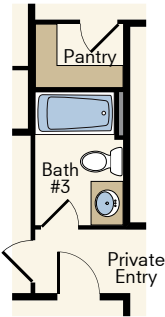

Reflection *SERIES*
 ReflectionHomesIdaho.com

Reflection **SERIES**
THE LUNA

1-Story Home
 3-4 Bedrooms, 2.5-3 Baths
 Approx. 2,444 sq. ft. heated

FARMHOUSE ELEVATION

COTTAGE ELEVATION

MODERN ELEVATION

Optional Full Bath #3
 ILO Powder

Optional Office #1 ILO Dining

Optional Bedroom #4 ILO Flex

Optional Office #2 ILO Flex

Optional 4th Bay
 ILO Flex Room
 *Mud Bench & Coat Closet
 NOT Available w/ 4th Bay Opt.