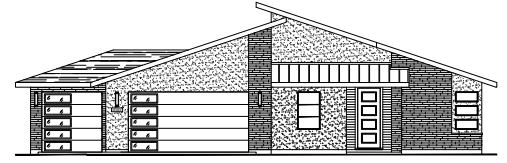

Reflection *SERIES*
THE LUNA

1-Story Home
 3-4 Bedrooms, 2.5-3 Baths
 Approx. 2,444 sq. ft. heated

FARMHOUSE ELEVATION

COTTAGE ELEVATION

MODERN ELEVATION

In a continuous effort by Hubble Homes to improve the quality of your home, we reserve the right to change features, prices, plans and specifications without notice. Dimensions and square feet are approximations only. Renderings are for marketing purposes only. See your onsite sales associate for additional information. © 2021 Hubble Homes, LLC. RCE-049. Revised 2021 10-20.

Reflection *SERIES*
 ReflectionHomesIdaho.com

Reflection **SERIES**
THE LUNA

1-Story Home
 3-4 Bedrooms, 2.5-3 Baths
 Approx. 2,444 sq. ft. heated

FARMHOUSE ELEVATION

COTTAGE ELEVATION

MODERN ELEVATION

Optional Full Bath #3
 ILO Powder

Optional Office #1 ILO Dining

Optional Bedroom #4 ILO Flex

Optional Office #2 ILO Flex

Optional 4th Bay
 ILO Flex Room
 *Mud Bench & Coat Closet
 NOT Available w/ 4th Bay Opt.