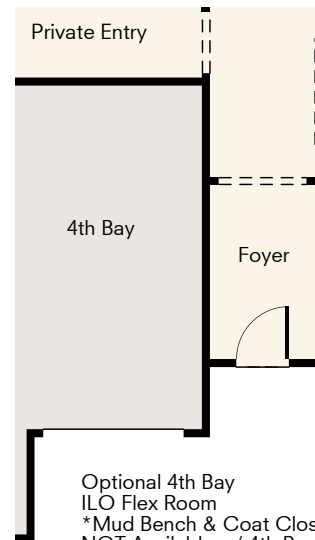

Reflection *SERIES*
THE LUNA

1-Story Home
 3-4 Bedrooms, 2.5-3 Baths
 Approx. 2,444 sq. ft. heated

FARMHOUSE ELEVATION

COTTAGE ELEVATION

MODERN ELEVATION

In a continuous effort by Hubble Homes to improve the quality of your home, we reserve the right to change features, prices, plans and specifications without notice. Dimensions and square feet are approximations only. Renderings are for marketing purposes only. See your onsite sales associate for additional information. © 2021 Hubble Homes, LLC. RCE-049. Revised 2021 10-20.

Reflection *SERIES*
 ReflectionHomesIdaho.com

Reflection **SERIES**
THE LUNA

1-Story Home
 3-4 Bedrooms, 2.5-3 Baths
 Approx. 2,444 sq. ft. heated

FARMHOUSE ELEVATION

COTTAGE ELEVATION

MODERN ELEVATION

Optional Full Bath #3
 ILO Powder

Optional Office #1 ILO Dining

Optional Bedroom #4 ILO Flex

Optional Office #2 ILO Flex

Optional 4th Bay
 ILO Flex Room
 *Mud Bench & Coat Closet
 NOT Available w/ 4th Bay Opt.