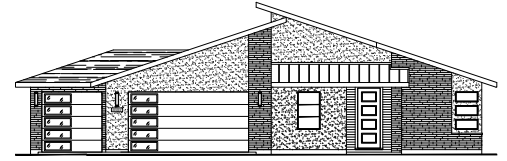

Reflection *SERIES*
THE LUNA

1-Story Home
3-4 Bedrooms, 2.5-3 Baths
Approx. 2,444 sq. ft. heated

Reflection *SERIES*
ReflectionHomesIdaho.com