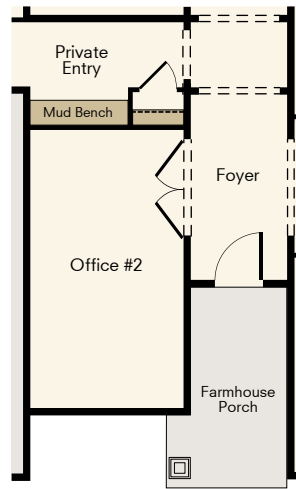

THE LUNA w/ BONUS

1.5-Story Home
3-5 Bedrooms, 2.5-4 Baths
Approx. 2,972 sq. ft. heated

FARMHOUSE ELEVATION

COTTAGE ELEVATION

MODERN ELEVATION

THE LUNA w/ BONUS

1.5-Story Home
3-5 Bedrooms, 2.5-4 Baths
Approx. 2,972 sq. ft. heated

FARMHOUSE ELEVATION

COTTAGE ELEVATION

MODERN ELEVATION

Optional Office #1
ILO Dining

Optional Full Bath #3
ILO Powder

Optional Office #2 ILO Flex

Optional Bedroom #5 and Bath #4 at Bonus Room
NOT Available w/ RV Garage Opt.