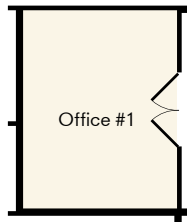

THE LUNA w/ BONUS

1.5-Story Home
3-5 Bedrooms, 2.5-4 Baths
Approx. 2,972 sq. ft. heated

FARMHOUSE ELEVATION

COTTAGE ELEVATION

MODERN ELEVATION

THE LUNA w/ BONUS

1.5-Story Home
3-5 Bedrooms, 2.5-4 Baths
Approx. 2,972 sq. ft. heated

FARMHOUSE ELEVATION

COTTAGE ELEVATION

MODERN ELEVATION

Optional Office #1
ILO Dining

Optional Full Bath #3
ILO Powder

Optional Office #2 ILO Flex

Optional Bedroom #5 and Bath #4 at Bonus Room
NOT Available w/ RV Garage Opt.