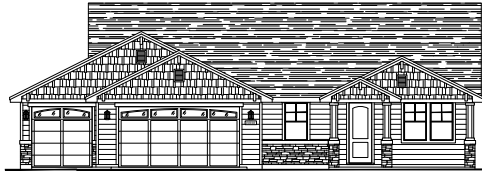

THE LUNA w/ BONUS

1.5-Story Home
3-5 Bedrooms, 2.5-4 Baths
Approx. 2,972 sq. ft. heated

FARMHOUSE ELEVATION

COTTAGE ELEVATION

MODERN ELEVATION

THE LUNA w/ BONUS

1.5-Story Home
3-5 Bedrooms, 2.5-4 Baths
Approx. 2,972 sq. ft. heated

FARMHOUSE ELEVATION

COTTAGE ELEVATION

MODERN ELEVATION

Optional Office #1
ILO Dining

Optional Full Bath #3
ILO Powder

Optional Office #2 ILO Flex

Optional Bedroom #5 and Bath #4 at Bonus Room
NOT Available w/ RV Garage Opt.