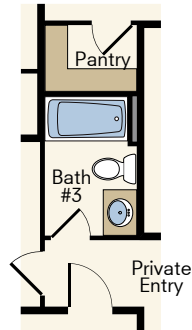

THE LUNA w/ BONUS

1.5-Story Home
3-5 Bedrooms, 2.5-4 Baths
Approx. 2,972 sq. ft. heated

FARMHOUSE ELEVATION

COTTAGE ELEVATION

MODERN ELEVATION

THE LUNA w/ BONUS

1.5-Story Home
3-5 Bedrooms, 2.5-4 Baths
Approx. 2,972 sq. ft. heated

FARMHOUSE ELEVATION

COTTAGE ELEVATION

MODERN ELEVATION

Optional Office #1
ILO Dining

Optional Full Bath #3
ILO Powder

Optional Office #2 ILO Flex

Optional Bedroom #5 and Bath #4 at Bonus Room
NOT Available w/ RV Garage Opt.