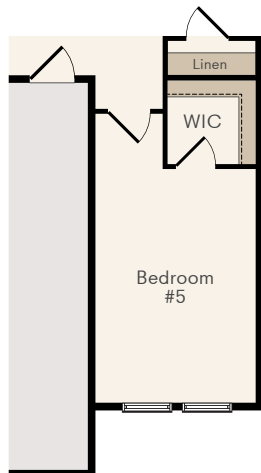

Opt. Bedroom #5
ILO Flex Room