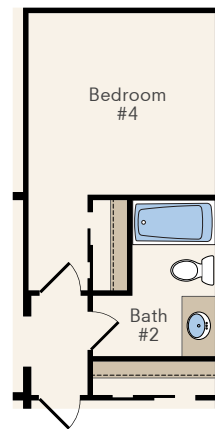

Opt. Bedroom #4
ILO Dining