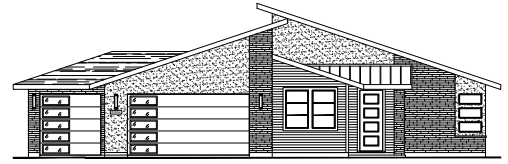

MODERN ELEVATION