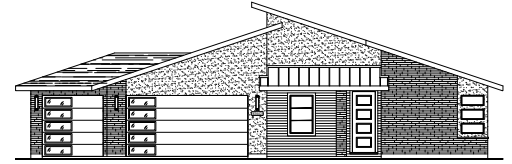

MODERN ELEVATION