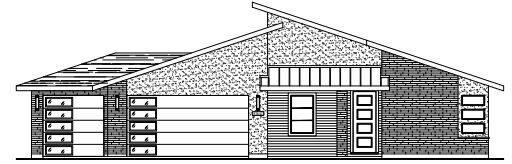

Reflection *SERIES*
THE DAWN

1-Story Home
Opt. Guest Retreat with Full Bath
 3-5 Bedrooms, 2.5-3 Baths
 Approx. 2,235 sq. ft. heated

FARMHOUSE ELEVATION

COTTAGE ELEVATION

MODERN ELEVATION

In a continuous effort by Hubble Homes to improve the quality of your home, we reserve the right to change features, prices, plans and specifications without notice. Dimensions and square feet are approximations only. Renderings are for marketing purposes only. See your onsite sales associate for additional information. © 2021 Hubble Homes, LLC. RCE-049. Revised 2021 10-20.

Reflection *SERIES*
 ReflectionHomesIdaho.com

Reflection SERIES
THE DAWN

1-Story Home
Opt. Guest Retreat with Full Bath
 3-5 Bedrooms, 2.5-3 Baths
 Approx. 2,235 sq. ft. heated

FARMHOUSE ELEVATION

COTTAGE ELEVATION

MODERN ELEVATION

Opt.
 Guest Retreat with Full Bath #3
 and Bedroom #4