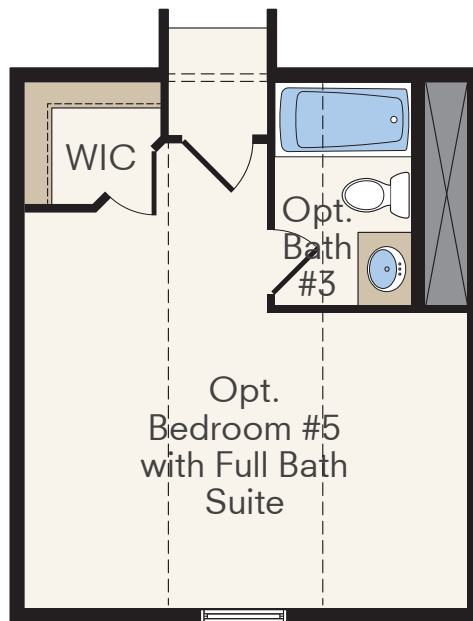

THE BROOKFIELD w/BONUS

1.5-Story Home
4-5 Bedrooms, 2-3 Baths
Approx. 2,279 sq. ft. heated

COUNTRY ELEVATION

CRAFTSMAN ELEVATION

In a continuous effort by Hubble Homes to improve the quality of your home, we reserve the right to change features, prices, plans and specifications without notice. Dimensions and square feet are approximations only. Renderings are for marketing purposes only. See your onsite sales associate for additional information. © 2022 Hubble Homes, LLC. RCE-049. Revised 2022-06-21

HubbleHomes.com

Building Value for Life

THE BROOKFIELD w/BONUS

1.5-Story Home
4-5 Bedrooms, 2-3 Baths
Approx. 2,279 sq. ft. heated

Opt. Upstairs
Bedroom Suite

In a continuous effort by Hubble Homes to improve the quality of your home, we reserve the right to change features, prices, plans and specifications without notice. Dimensions and square feet are approximations only. Renderings are for marketing purposes only. See your onsite sales associate for additional information. © 2022 Hubble Homes, LLC. RCE-049. Revised 2022 06-21