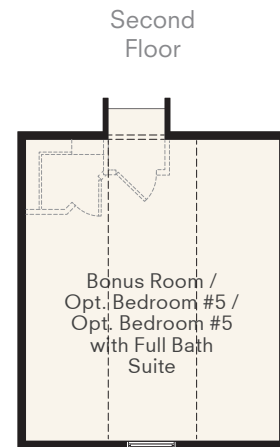

HubbleHomes.com

Building Value for Life