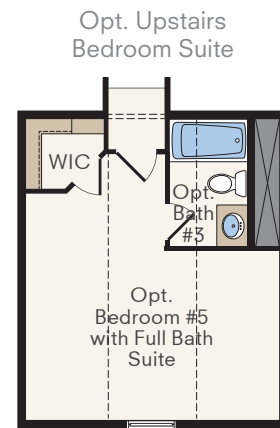

HubbleHomes.com

Building Value for Life