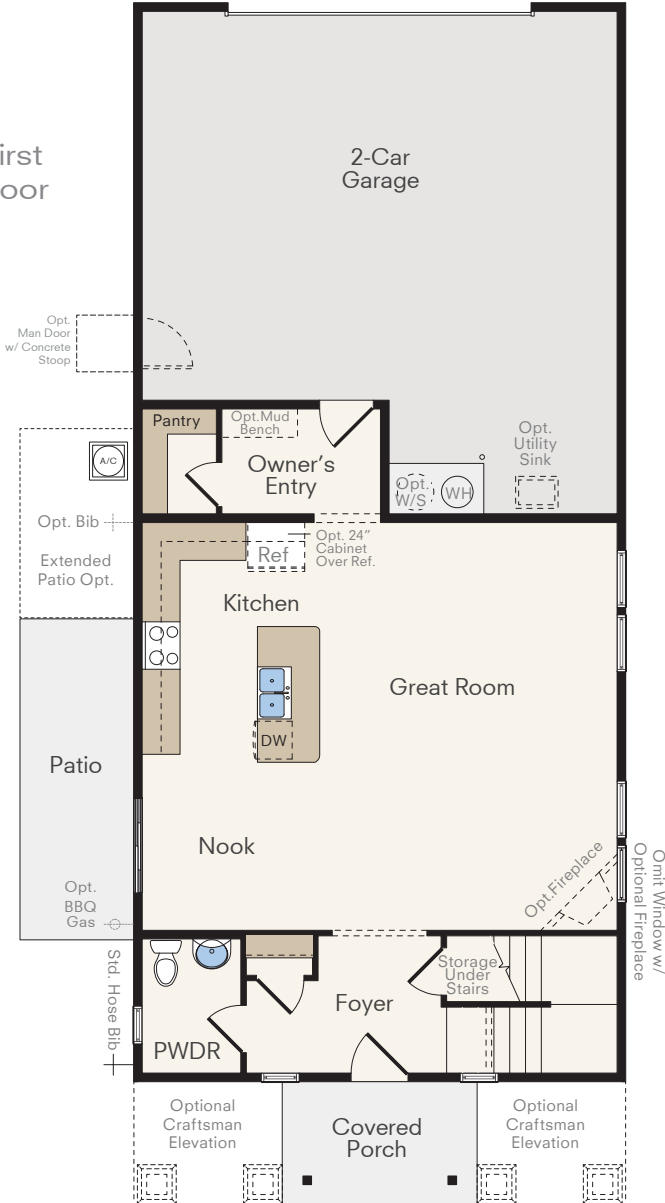

First Floor

Master Bath Shower or Garden Tub Options Available