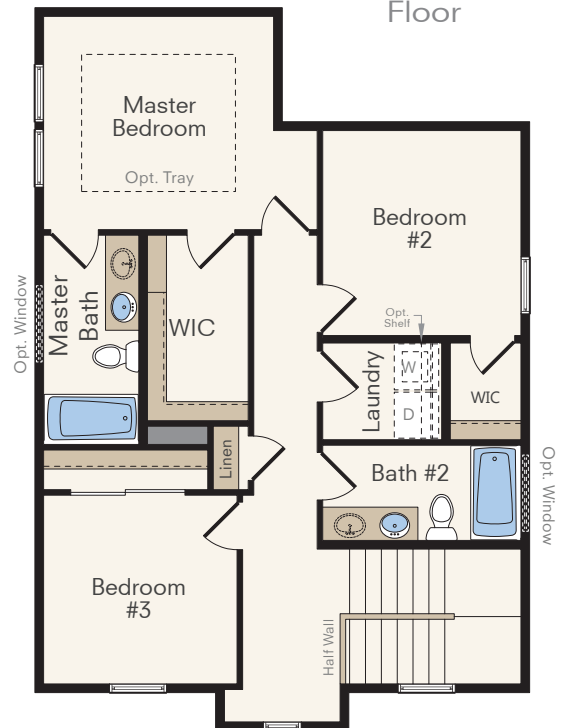

Second Floor

HubbleHomes.com

Building Value for Life