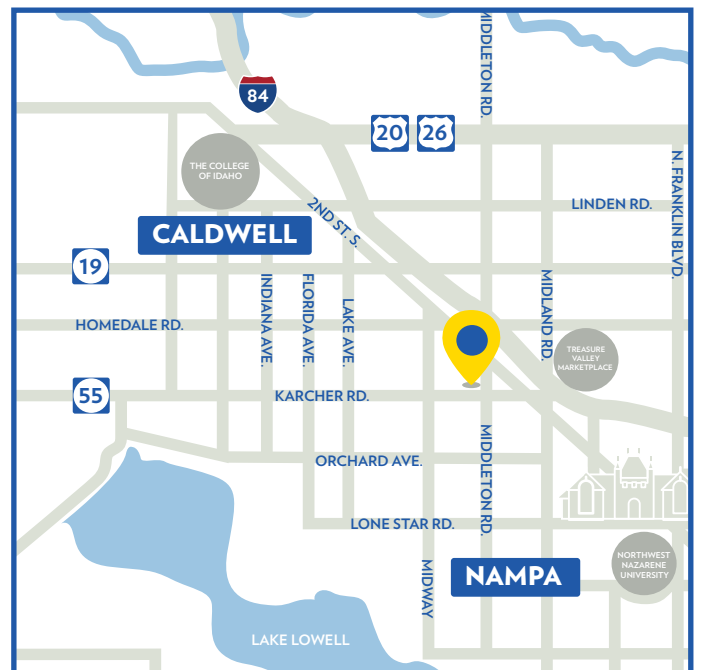

SUNNYVALE in Nampa

Welcome to Sunnyvale, a community with new single-family and multi-family homes just West of the intersection of Karcher and Middleton Roads.

Enjoy the proximity to Lake Lowell with beaches, fishing and hiking trails. Sunnyvale is a quick commute to Boise and is located near great shopping, dining, recreation and entertainment. Choose from a variety of one and two-story homes with timeless open concept designs.

Directions to Community:

Take exit 33 from Westbound I-84, Right on Karcher, continue on Karcher to Middleton Rd, Left on Middleton, Right on Flamingo, Right on N Amarone Ave, Right on W Stanmore St to N Cultivar.

Boise Airport: Less than 30 Minutes

Boise State University: Approximately 30 Minutes

Lake Lowell: Approximately 20 Minutes

Idaho Center: Less than 15 Minutes

Roaring Springs Waterpark: Less than 20 Minutes

Hospitals & Urgent Care Centers

St. Luke's Hospital (less than 10 Minutes)

St. Alphonsus Hospital (less than 15 Minutes)

Urgent Care Centers (less than 2 Minutes)

Shopping

Grocery and Retail Stores (2-10 Minutes)