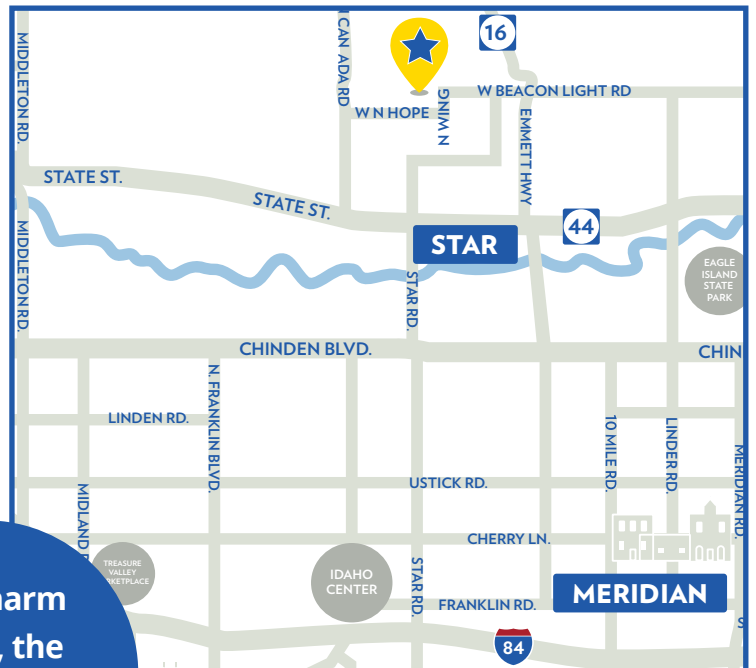

GREENDALE GROVE in Star

Homeowners at Greendale Grove can enjoy a break from the fast pace of everyday life and take a breather in our brand new and serene community, located in beautiful Star, Idaho. Appreciate the charm of living in a small town, with the convenience of bustling Eagle, Idaho only minutes down the road. Hop on your bike, enjoy a peaceful stroll, or maybe even grab your golf clubs as you're just around the corner from one of Idaho's most enjoyable public golf courses, River Birch Golf Course.

At Greendale Grove you will find thoughtfully designed one and two-story floorplans with modern features. Look no further than Greendale Grove!

The Charm of Star, the Convenience of Eagle.

Featured Plans

- **Alturas** (1,446 Sq Ft, 3 BR/2 BA, 1-Story)
- **Birch** (1,620 Sq Ft, 3 BR/2 BA, 1-Story)
- **Crestwood** (2,009 Sq Ft, 3-4 BR/2 BA, 1-Story)
- **Amethyst** (2,270 Sq Ft, 3-5 BR/2.5-3 BA, 1-Story)
- **Brooke** (2,286 Sq Ft, 3-5 BR/2-3 BA, 1.5-Story)
- **Cypress** (2,412 Sq Ft, 3-5 BR/2.5-3 BA, 2-Story)
- **Garnet** (2,807 Sq Ft, 4-6 BR/2.5-4 BA, 2-Story)
- **Jade** (2,737 Sq Ft, 3-4 BR/2.5-4 BA, 1.5-Story)
- **Topaz** (3,064 Sq Ft, 4-5 BR/3.5 BA, 2-Story)
- **Spruce** (3,065 Sq Ft, 4-7 BR/2.5-4 BA, 2-Story)
- **Yosemite** (3,259 Sq Ft, 4-7 BR/3.5-4 BA, 2-Story)
- **Agate** (3,435 Sq Ft, 4-6 BR/2.5-3 BA, 2-Story)