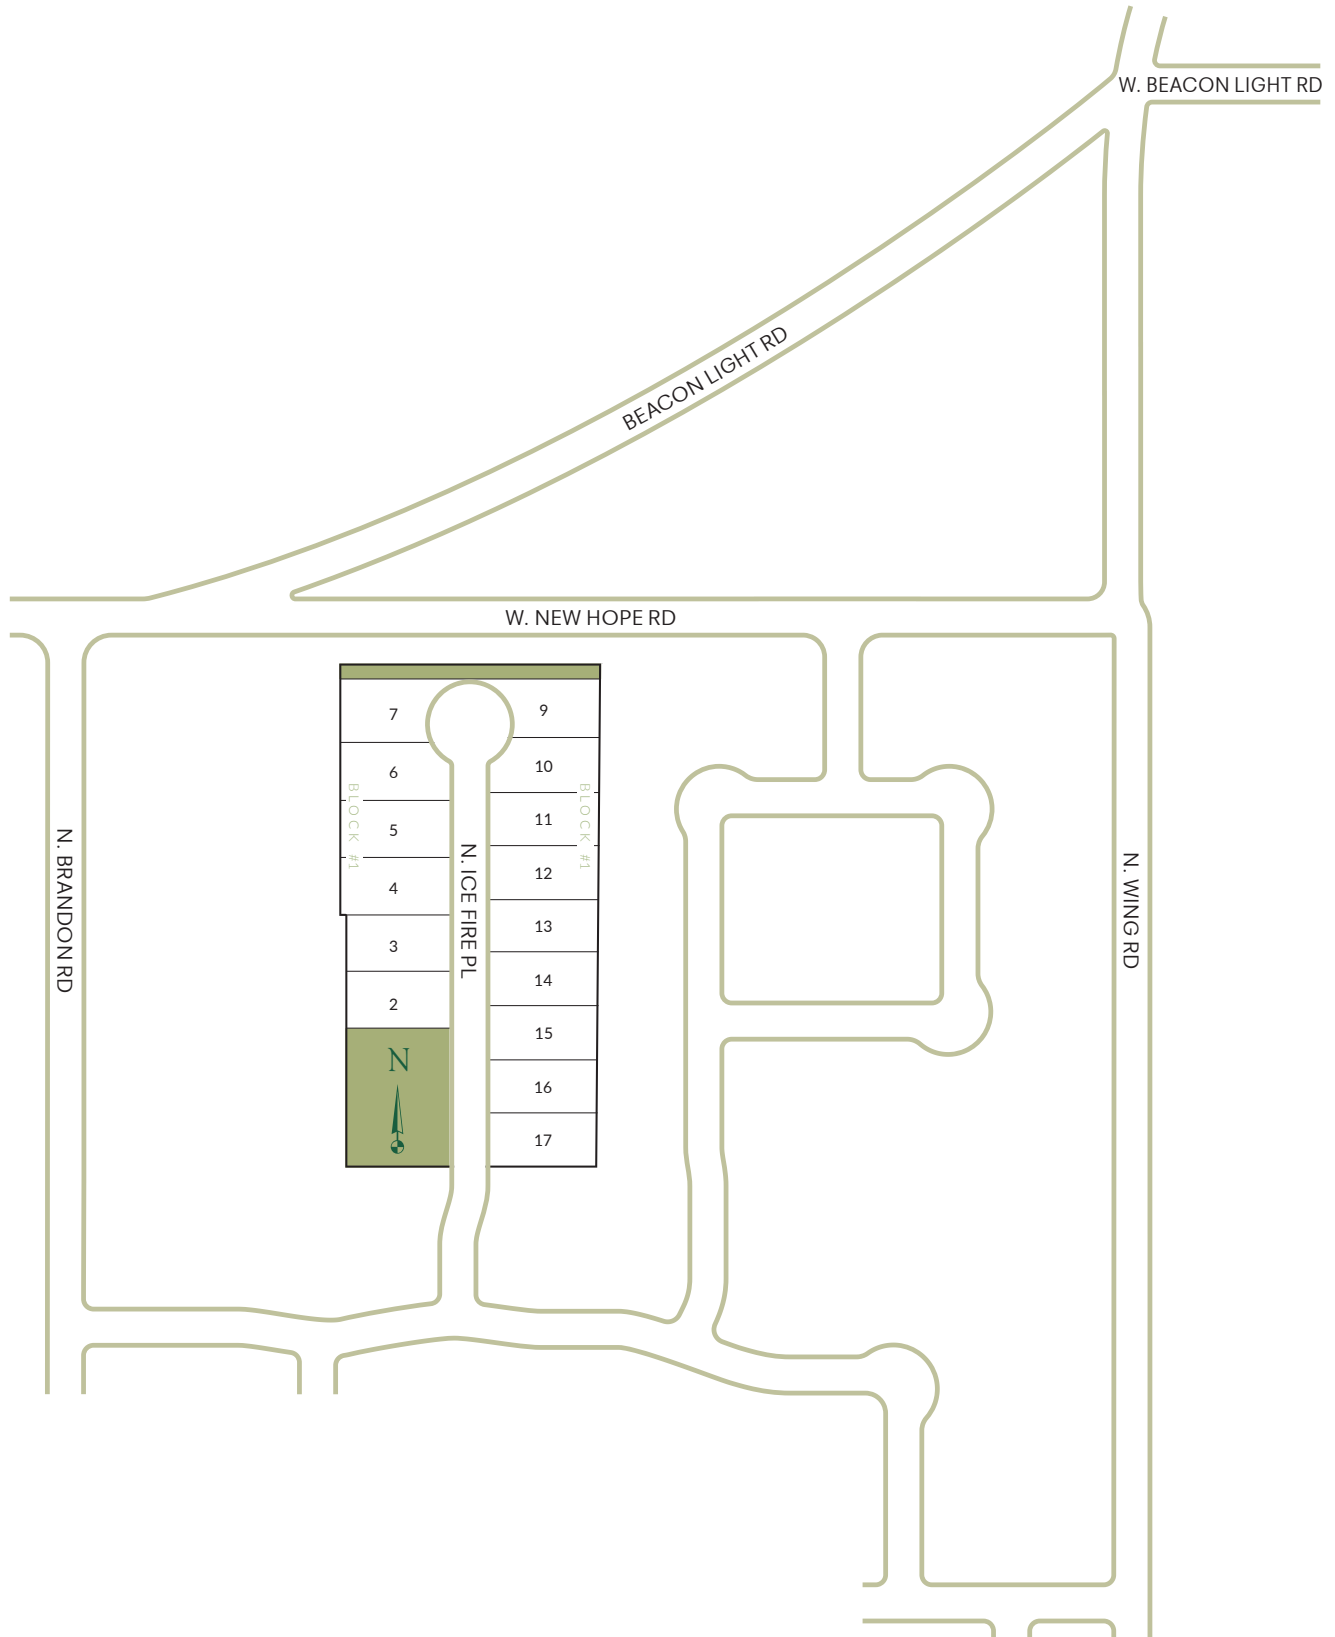

CANOPI AT GREENDALE GROVE

Your Builder of Choice

Available

Inventory

Under Contract

Sold

Not For Sale

Preliminary plan. Rendering is for illustration purposes only. All information is believed to be accurate but is not warranted and is subject to change without notice. Sales and Marketing by Hubble Homes. Effective 2023 04-10.

HubbleHomes.com
RCE - 049